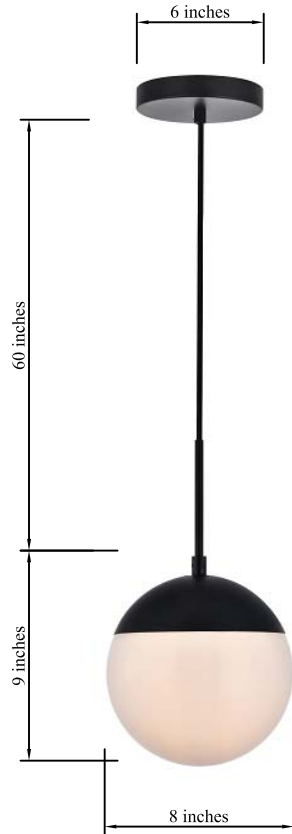

PRODUCT SPECIFICATION SHEET

ECLIPSE COLLECTION

ECLIPSE 1-Light Black Pendant Frosted White Glass

Black
Item No:LD6026BK

Chrome
Item No:LD6028C

Brass
Item No:LD6030BR

Available Finishes

Dimensions

Canopy Size(in)	D6"*H1"
Chain/Rod Length	60"
Length	N/A
Width	8"
Height	9"
Maximum Height	63"

Specifications

Finish	3 Finishes
Material	Iron / Glass
Glass Color	Frosted White
Type	Pendant
Hanging Device	Cord
Voltage	110-125V
Dimmable	Yes
Warranty	1 Year Limited
Shipment Type	Small Parcel

Bulb / Socket

Socket Type	E26
Number of Lights	1
Wattage/Bulb	40W
Included	No

Installation

Indoor/Outdoor	Indoor
Dry/Wet/Damp	Dry
Weight	3 LBS
Wire Length	60"
Safety Rating	ETL Listed